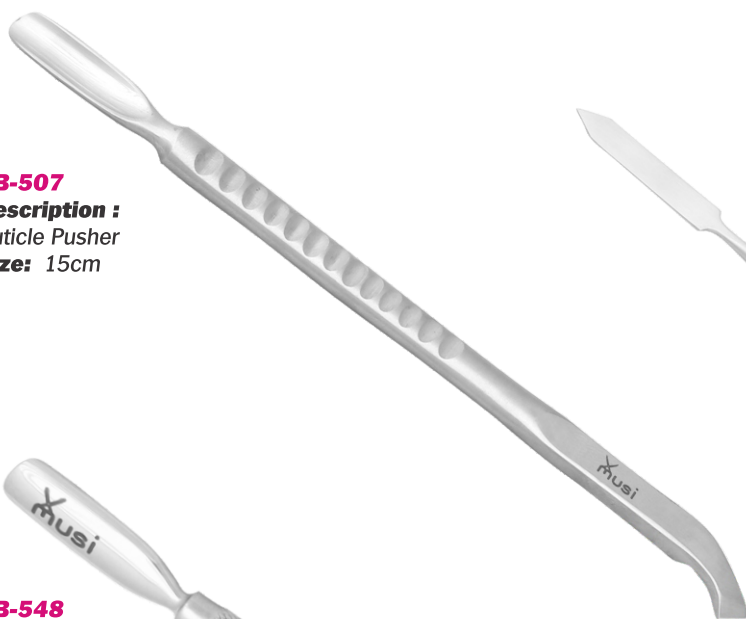

# Professional Nail Nippers

**ROYAL**  
BEAUTY

Manicure Pedicure Hair Cutting Scissors

**RB-7106**

**Description :**

Professional Nail Nipper  
Textured Handle, Lap Joint Single Spring  
**Size:** 10.5cm

**RB-765**

**Description :**

Ingrown Toe Nail nipper,  
Arrow point Single Spring,  
Box Joint  
**Size:** 12cm

**RB-780**

**Description :**

Toe Nail Nipper, Back Lock,  
Textured Handle  
**Size:** 14cm

# Manicure / Pedicure Implements

## RB-507

**Description :**  
Cuticle Pusher  
**Size:** 15cm