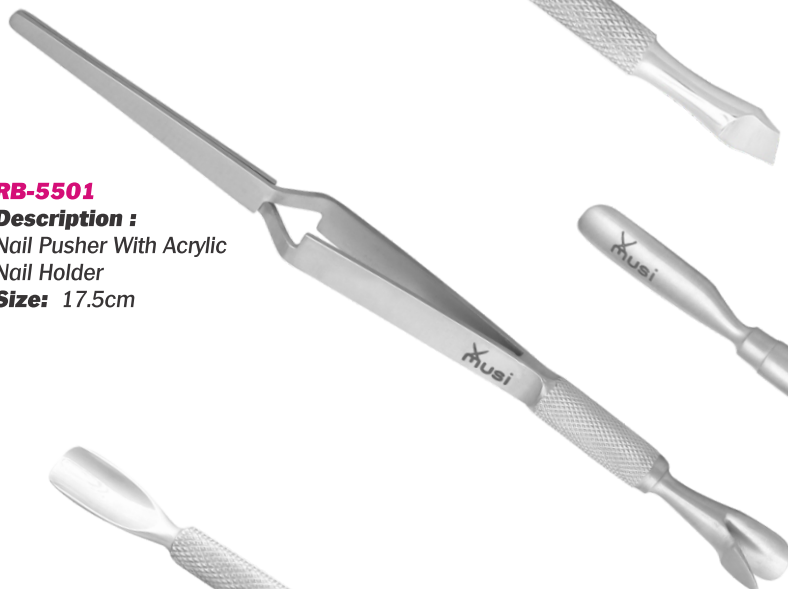

## RB-523

**Description :**  
Stir Stick Cleaner  
**Size:** 16.5cm

## RB-548

**Description :**  
Cuticle Pusher  
**Size:** 14cm

## RB-578

**Description :**  
Cuticle Pusher  
Spoon Pterygium remover  
**Size:** 14cm

## RB-5501

**Description :**  
Nail Pusher With Acrylic  
Nail Holder  
**Size:** 17.5cm