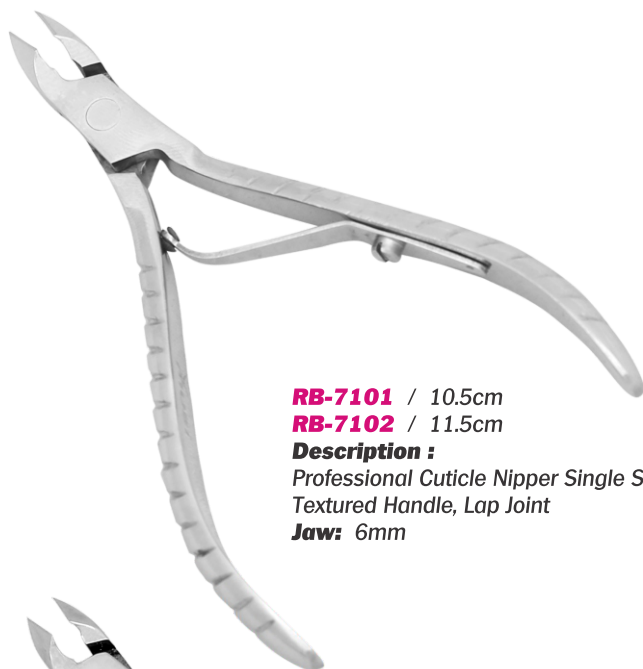

# Professional Barber Shears

Art #: **RB-2537**  
Size: **6"**

Art #: **RB-2536**  
Size: **6.5"**

Art #: **RB-2538**  
Size: **6.5"**

Art #: **RB-113**  
**Description :**  
Professional hair cutting shears leather kit RB -113

# Professional Cuticle Nippers

**RB-7101** / 10.5cm  
**RB-7102** / 11.5cm  
**Description :**  
Professional Cuticle Nipper Single Spring  
Textured Handle, Lap Joint  
**Jaw:** 6mm

**RB-7103**  
**Description :**  
Professional Cuticle Nipper  
Single Spring, Classic Handle,  
Lap Joint  
**Size:** 10.5cm  
**Jaw:** 6mm