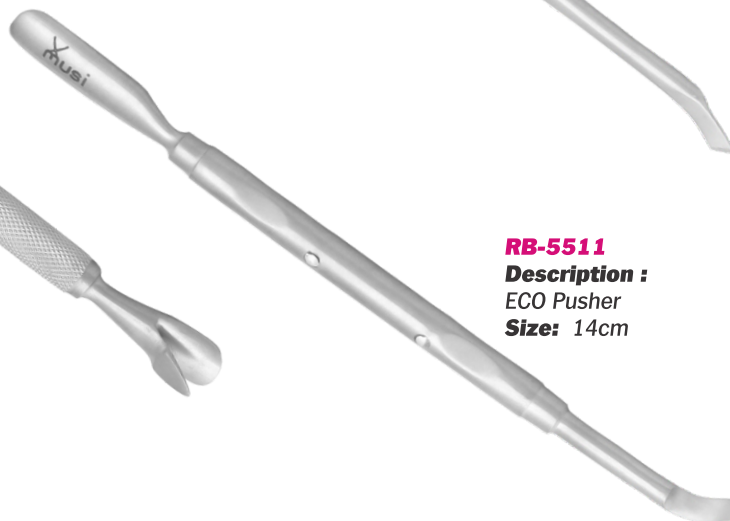

RB-5511

Description :
ECO Pusher
Size: 14cm