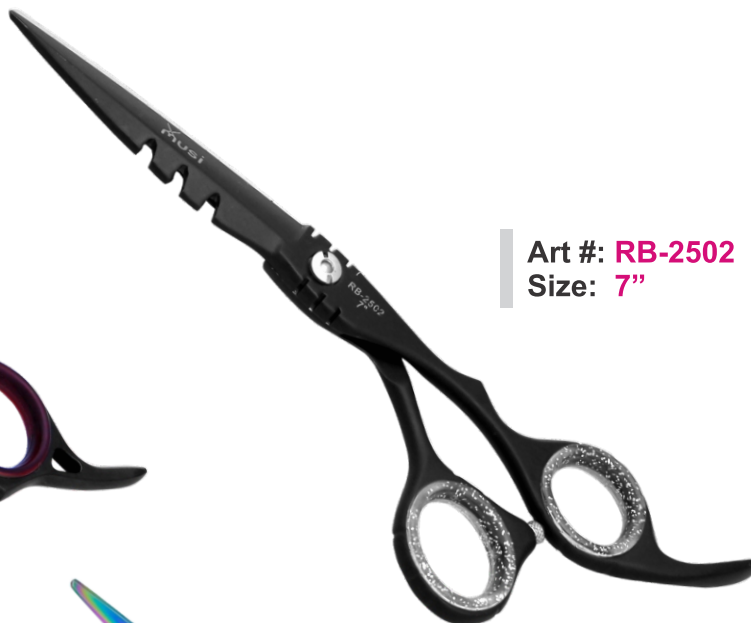

# ROYAL BEAUTY

■ Manicure ■ Pedicure ■ Hair Cutting Scissors

[www.royalbeauty.com.pk](http://www.royalbeauty.com.pk)

**BEAUTY**  
*Implements*

- ▶ Professional Barber Shears
- ▶ Professional Cuticle Nippers
- ▶ Professional Nail Nippers
- ▶ Eyelash / Eyebrow Tweezers
- ▶ Manicure / Pedicure Implements

# Professional Barber Shears

**ROYAL**  
BEAUTY

Manicure Pedicure Hair Cutting Scissors

Art #: **RB-2501**  
Size: **6.5"**

Art #: **RB-2502**  
Size: **7"**

Art #: **RB-2503**  
Size: **6.5"**

Art #: **RB-2504**  
Size: **6.5"**